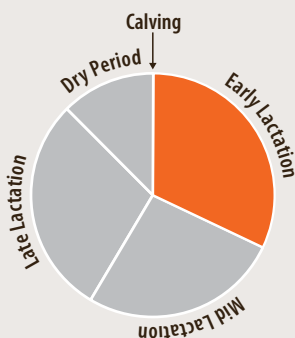

The high quality mineral inclusion will also help to counter mineral imbalances that may occur.

FEEDING GUIDELINES

Typical feed rates 2-4 kg per head a day. Introduce Denver Gold Deluxe gradually to allow digestive systems to adjust to the higher starch intake.

Mineral inclusion has been formulated to accommodate 2 kg/head/day.

Animals should always have access to a quality fibre such as hay, chaff, pasture or silage to maintain a healthy digestive system.

Fresh clean water must be available at all times.

Must be fed in a controlled manner.

ADDITIVES AVAILABLE

Custom formulations available upon request

- Rumensin®
- Bovatec®
- Toxin Binders
- NutriPlex Organic Trace Minerals
- Zinc Oxide

SUGGESTED FEEDING PERIODS

Suggested feeding period indicated in orange.

The suggested feeding period is an indication for a spring calving herd and must be interpreted in relation to professional advice.

Dairy

NUTRITIONAL INFORMATION