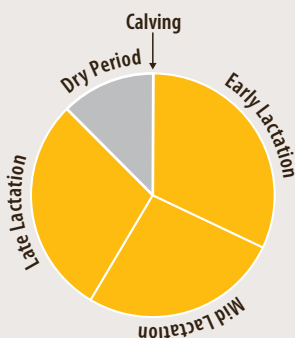

The high starch component of the feed through the high grain inclusion will help increase the protein composition in the milk for maximum return on your milk yield. With the inclusion of molasses and other sweeteners this diet will be the tasty feed your cows are calling for.

## FEEDING GUIDELINES

Typical feed rates 2-4 kg per head a day. Introduce Denver Gold pellets gradually to allow digestive systems to adjust to the higher starch intake.

Mineral inclusion has been formulated to accommodate 2 kg/head/day.

## ADDITIVES AVAILABLE

Custom formulations available upon request

- Rumensin®
- Bovatec®
- Toxin Binders
- NutriPlex Organic Trace Minerals
- Zinc Oxide

## SUGGESTED FEEDING PERIODS

Suggested feeding period indicated in yellow.

*The suggested feeding period is an indication for a spring calving herd and must be interpreted in relation to professional advice.*