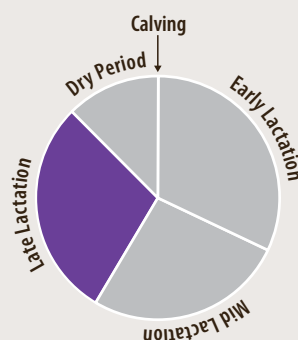

FEEDING GUIDELINES

Typical feed rates 2-4 kg per head a day. Introduce Denver Maintain gradually to allow digestive systems to adjust to the higher starch intake.

Mineral inclusion has been formulated to accommodate 2 kg/head/day.

ADDITIVES AVAILABLE

Custom formulations available upon request

- Rumensin®
- Bovatec®
- Toxin Binders
- NutriPlex Organic Trace Minerals
- Zinc Oxide

SUGGESTED FEEDING PERIODS

Suggested feeding period indicated in purple.

The suggested feeding period is an indication for a spring calving herd and must be interpreted in relation to professional advice.

Dairy

NUTRITIONAL INFORMATION

Nutrient	Typical Dry Matter Analysis*
ME	10.5 MJ/kg
Protein	13%