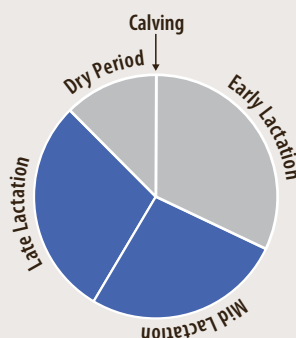

## FEEDING GUIDELINES

Typical feed rates 2-4 kg per head a day. Introduce Denver Spring gradually to allow digestive systems to adjust to the higher starch intake.

Mineral inclusion has been formulated to accommodate 2 kg/head/day.

## SUGGESTED FEEDING PERIODS

Suggested feeding period indicated in blue.

*The suggested feeding period is an indication for a spring calving herd and must be interpreted in relation to professional advice.*